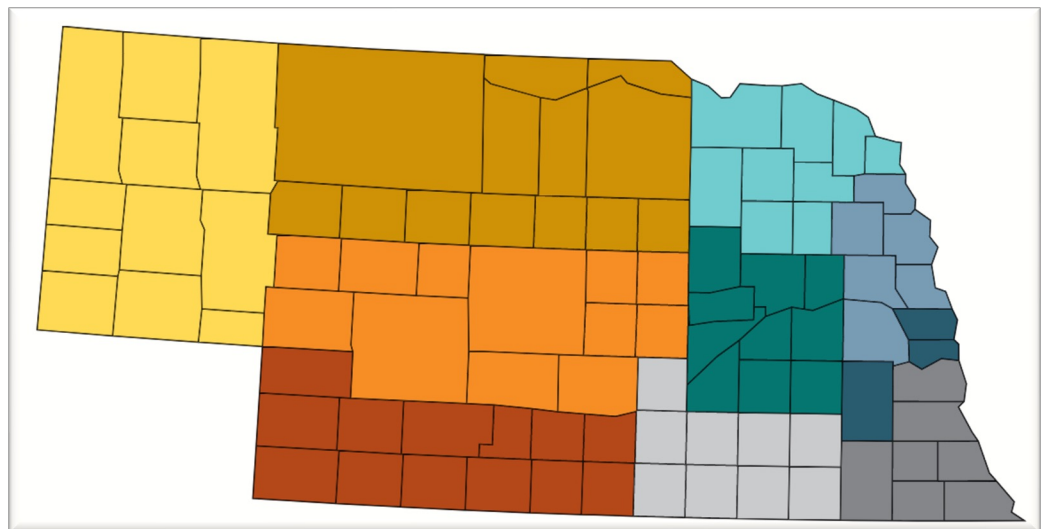

epd.unl.edu

Molly Brandt
molly.brandt@unl.edu