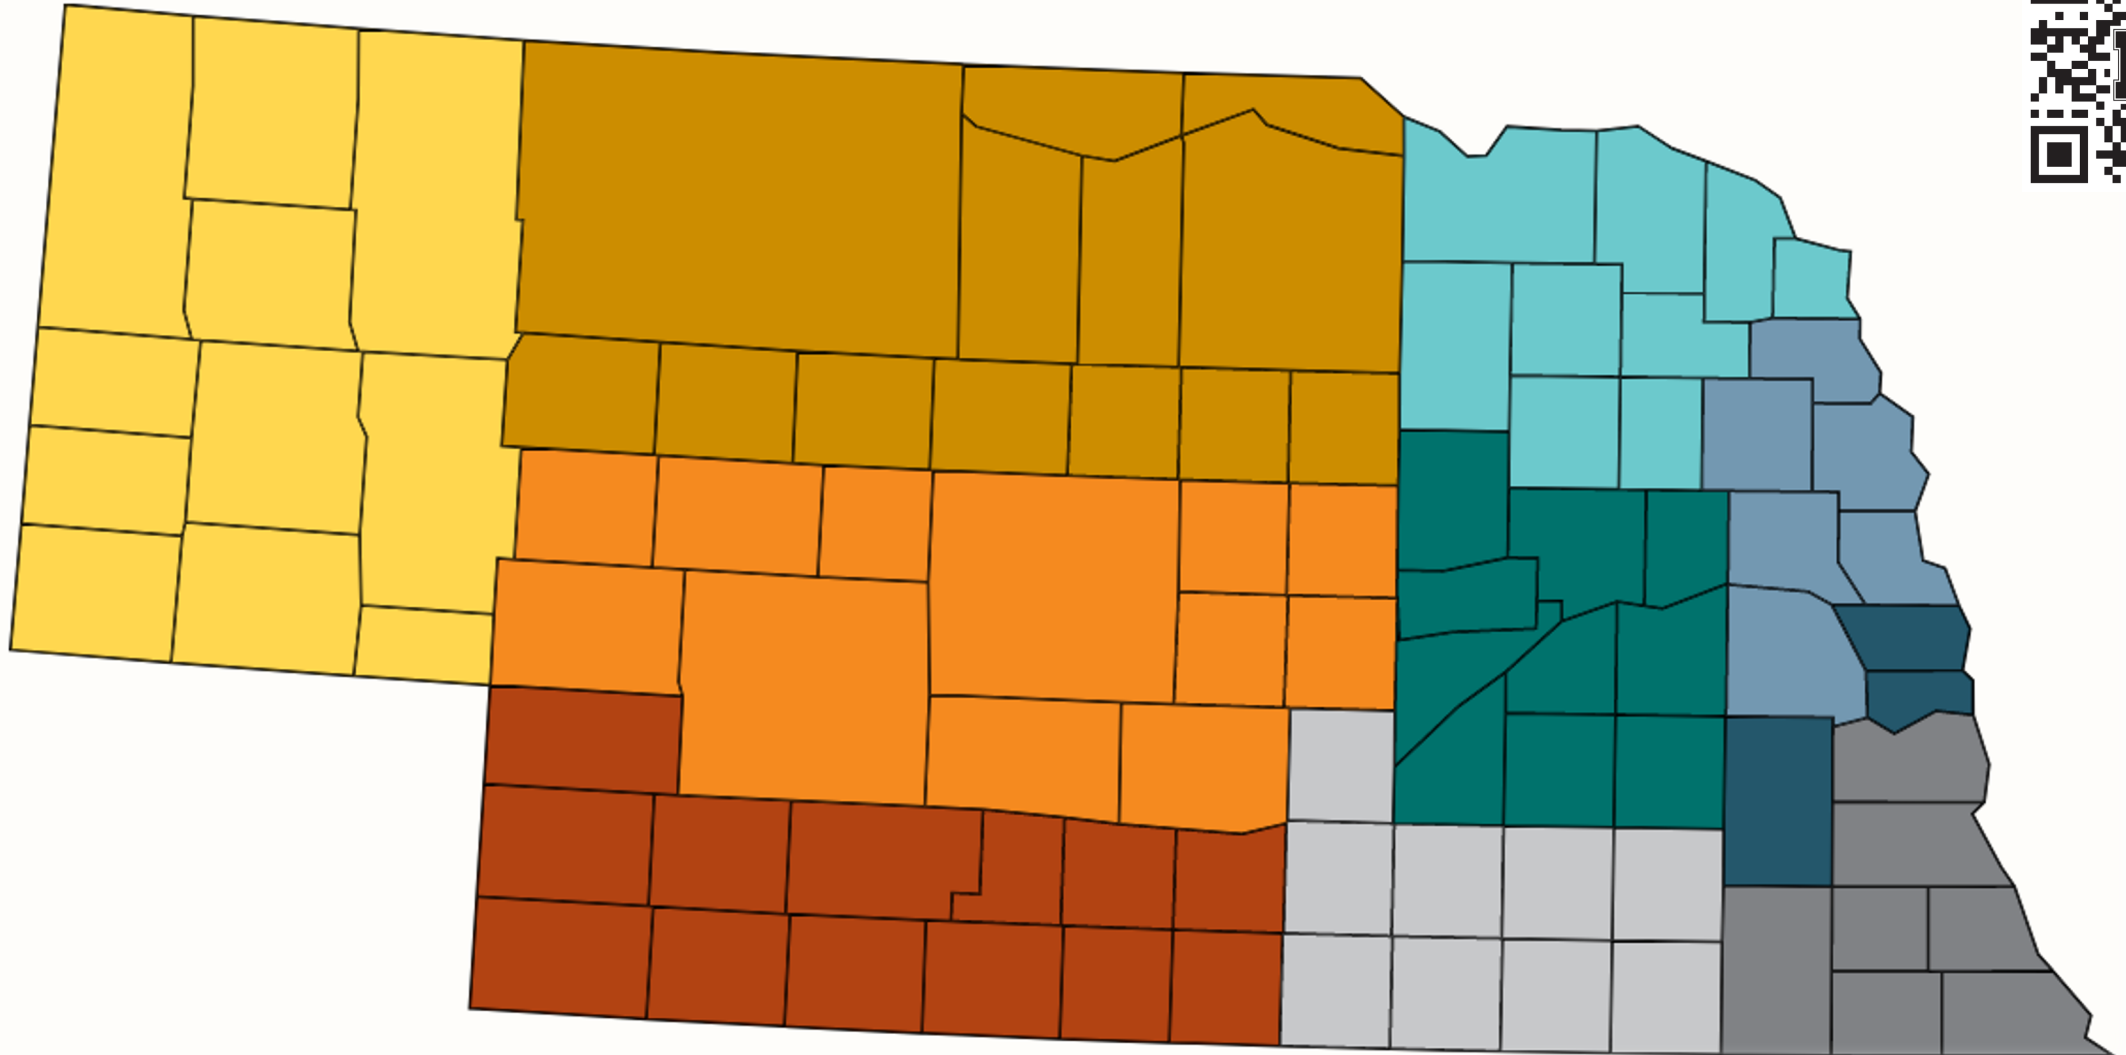

Nobody connects with the people of

NEBRASKA
like the people of
EXTENSION

365

Extension
experts

Working in all **93**
Nebraska counties

Connecting with
1.9 million
Nebraskans

In **8** major
program areas

4-H YOUTH DEVELOPMENT

FOOD, NUTRITION & HEALTH

EARLY CHILDHOOD DEVELOPMENT

RURAL PROSPERITY NEBRASKA

N EXTENSION

Engagement Zone Coordinators

Nebraska Extension

Personnel Directory

CONNECT WITH US!