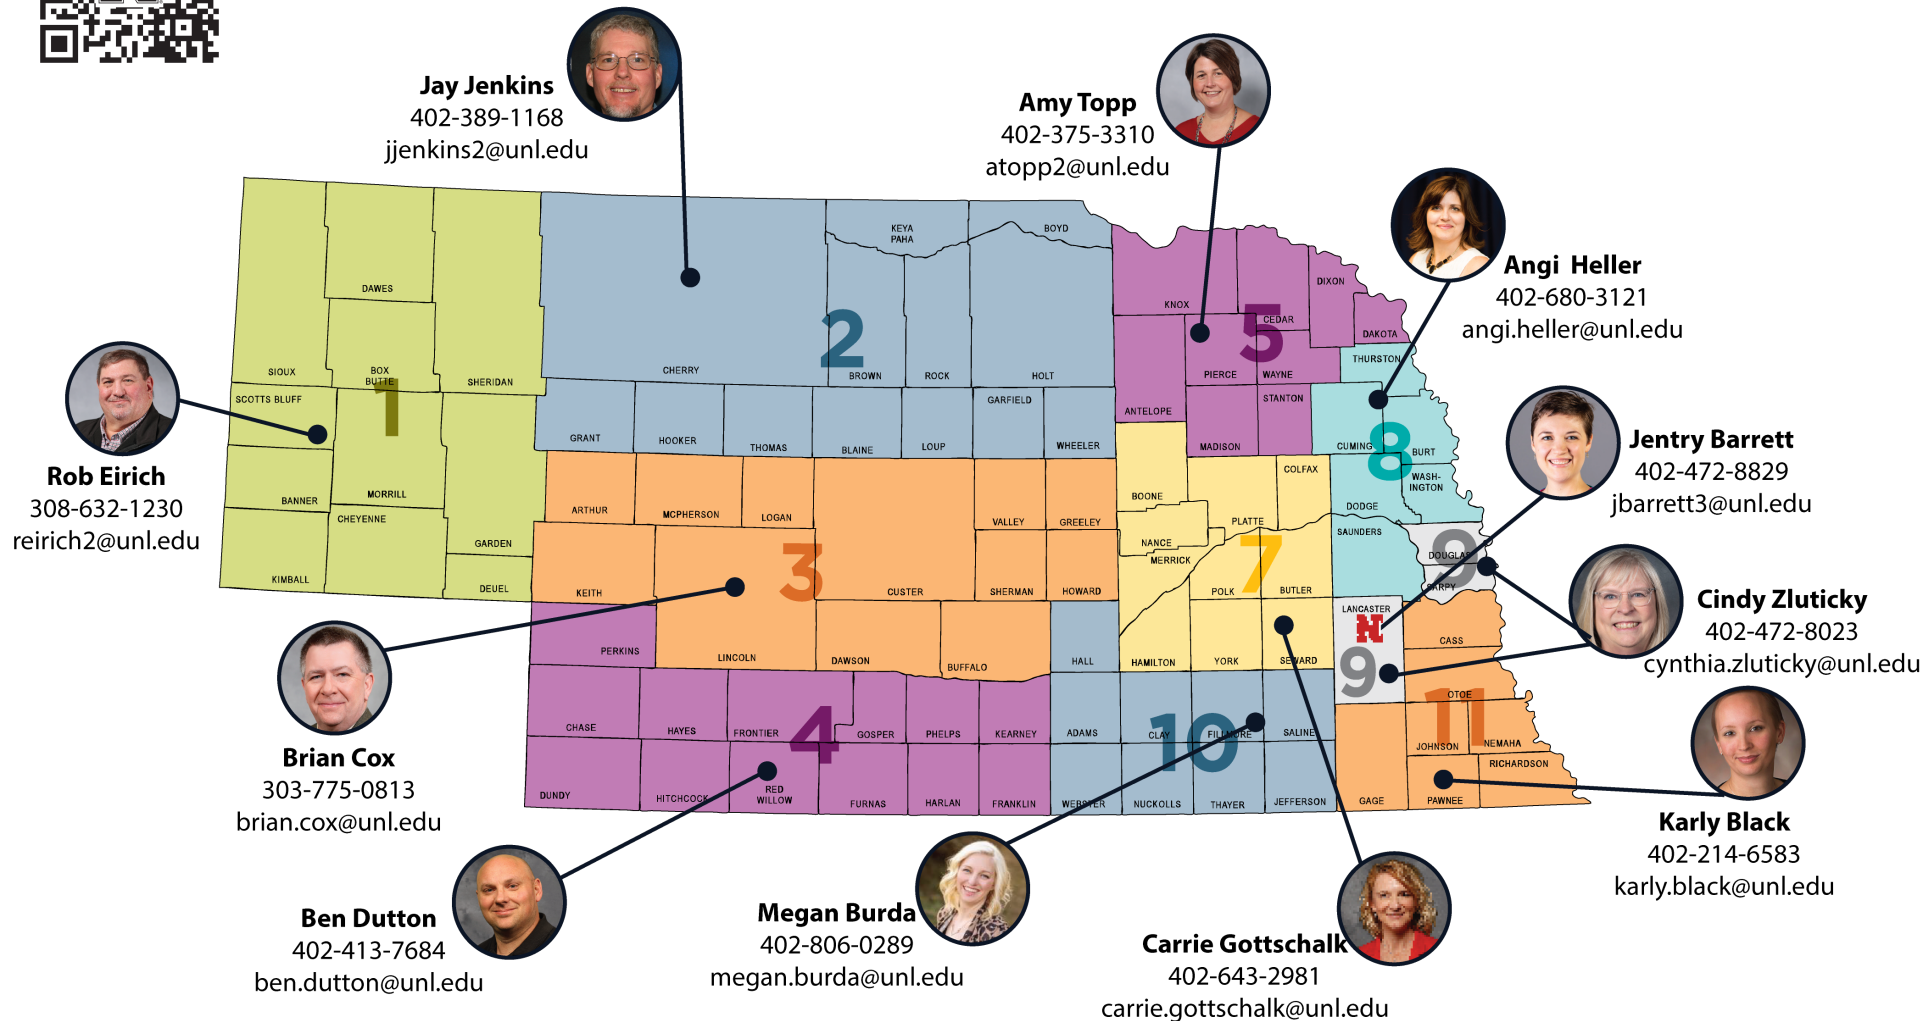

Nobody connects with the people of

NEBRASKA
like the people of
EXTENSION

365

Extension
experts

Working in all **93**
Nebraska counties

Connecting with
1.9 million
Nebraskans

In **8** major
program areas

4-H YOUTH DEVELOPMENT

FOOD, NUTRITION & HEALTH

EARLY CHILDHOOD DEVELOPMENT

RURAL PROSPERITY NEBRASKA

N EXTENSION

Engagement Zone Coordinators

Nebraska Extension

Personnel Directory

CONNECT WITH US!